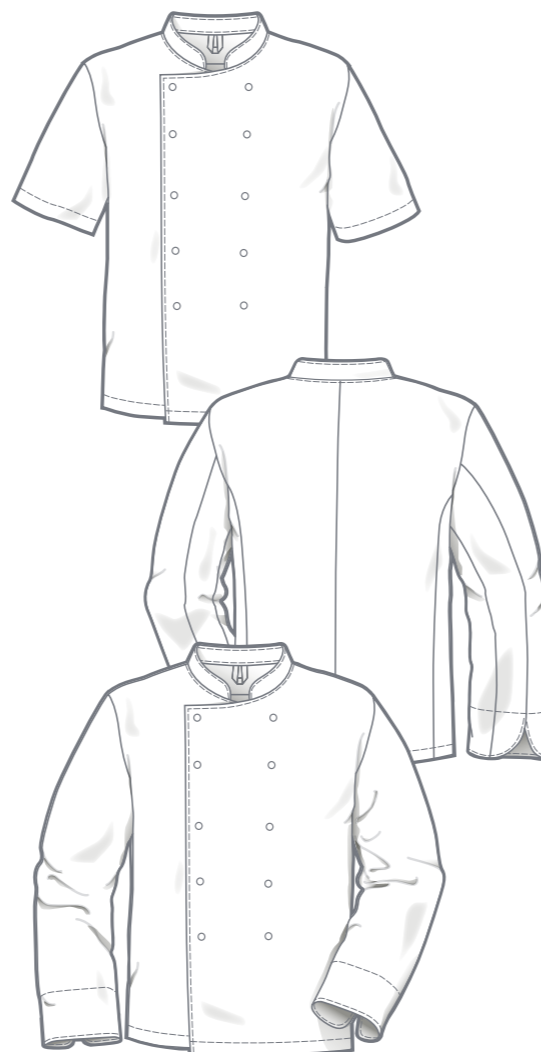

teamdress®

teamCHEF

TOP SELLER

MEN'S CHEF'S JACKET

SIZES: 40 - 68
90 - 114

MATERIAL: 65% polyester
35% cotton
250 g/m²

1870-001
white

24

HILTON MEN'S CHEF'S JACKET

SIZES: 42 - 68

MATERIAL: 65% polyester
35% cotton
215 g/m²

B2331326-001
white

B2443326-001
white

B2443326-B70
black

28

CLAUS CHEF'S TROUSERS

SIZES: 40 - 68
90 - 114
22 - 32

MATERIAL: 65% polyester
35% cotton
250 g/m²

1871-133A
navy blue checked

28

CONRAD CHEF'S TROUSERS

SIZES: 40 - 68
90 - 114
22 - 32

MATERIAL: 65% polyester
35% cotton
250 g/m²

1873-134
black checked