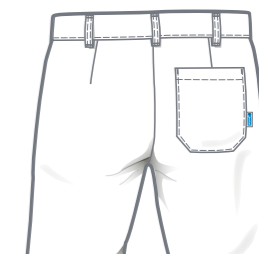

HILTON MEN'S CHEF'S JACKET

SIZES: 42 - 68

MATERIAL: 65% polyester
35% cotton
215 g/m²

B2331326-001
white

B2443326-001
white

B2443326-B70
black

28

CLAUS CHEF'S TROUSERS

SIZES: 40 - 68
90 - 114
22 - 32

MATERIAL: 65% polyester
35% cotton
250 g/m²

1871-133A
navy blue checked

28

CONRAD CHEF'S TROUSERS

SIZES: 40 - 68
90 - 114
22 - 32

MATERIAL: 65% polyester
35% cotton
250 g/m²

1873-134
black checked

29

BDS CHEF'S TROUSERS

SIZES: 44 - 66
45 - 65

MATERIAL: 67% polyester
33% cotton
260 g/m²

B7305432-B41
navy blue checked

30

FONS - UNISEX-TROUSERS

SIZES: XS - 3XL
XS-L - XL-L
XS-K - 2XL-K