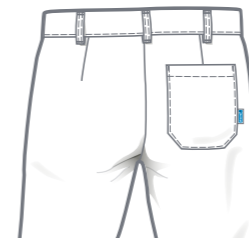

teamdress®

teamCHEF

TOP SELLER

MEN'S CHEF'S JACKET

SIZES: 40 - 68
90 - 114

MATERIAL: 65% polyester
35% cotton
250 g/m²

1870-001
white

24

HILTON MEN'S CHEF'S JACKET

SIZES: 42 - 68

MATERIAL: 65% polyester
35% cotton
215 g/m²

B2331326-001
white

B2443326-001
white

B2443326-B70
black

28

CLAUS CHEF'S TROUSERS

SIZES: 40 - 68
90 - 114
22 - 32

MATERIAL: 65% polyester
35% cotton
250 g/m²

1871-133A
navy blue checked

28

CONRAD CHEF'S TROUSERS

SIZES: 40 - 68
90 - 114
22 - 32

MATERIAL: 65% polyester
35% cotton
250 g/m²

1873-134
black checked