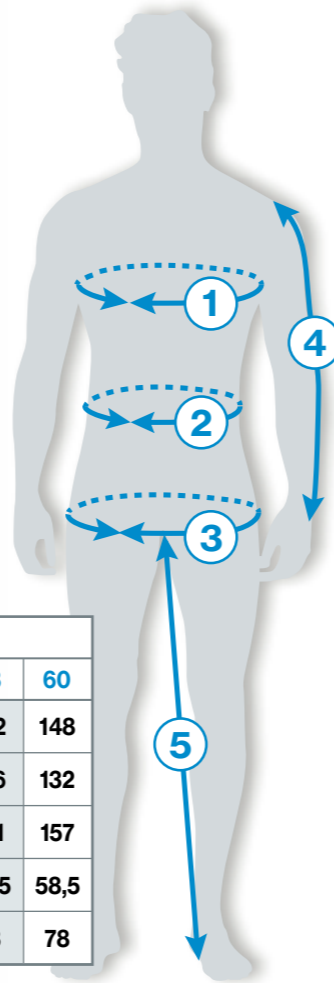

Measures in cm