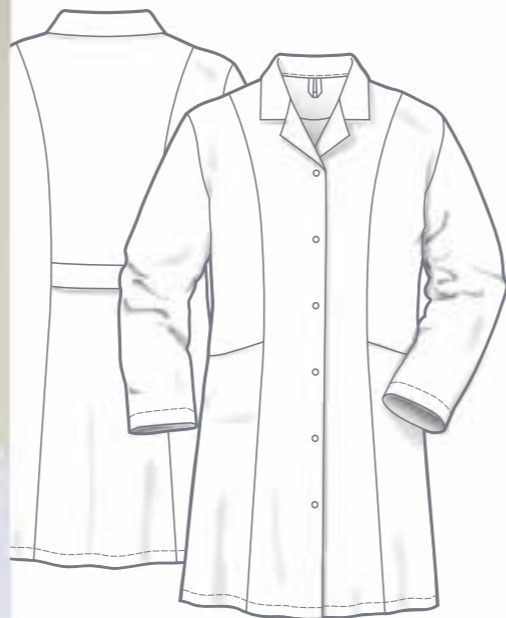

AMBER 2559 100-001
white

AMBER - LADIES' COAT

SIZES: 34 - 58

- + Length size 42: 105 cm
- + Lapel collar
- + Snap fastener placket
- + 2 side pockets
- + Half back belt

MATERIAL: 65% polyester
35% cotton
215 g/m²