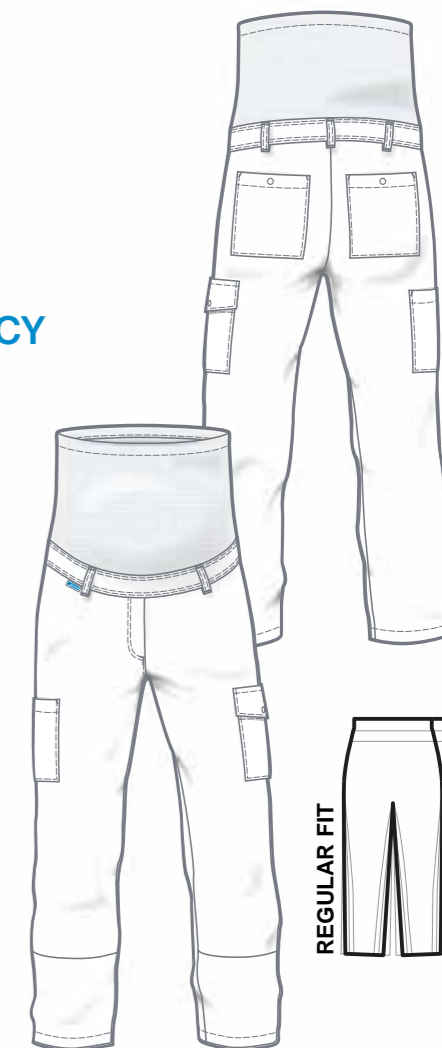

MATERIAL: 65% polyester
35% cotton, 215 g/m²

STRETCH: 100% polyester, 270 g/m²

CARE:

NENA
B5052326-001
white

NENA - SKIRT

length: 55 cm (size 38)

SIZES: 34 - 52

- + Waistband fastener at the back with jeans button
- + Zip fly
- + Elasticated side waistband
- + 2 side pockets, right with coin pocket
- + 2 combined pockets right
- + 1 pocket left with flap and snap fastener + pen holder
- + Back slit