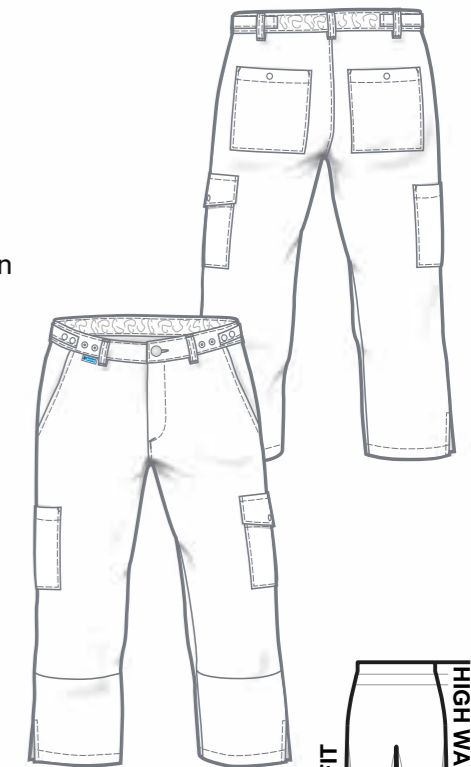

COMFORT FIT
HIGH WAIST