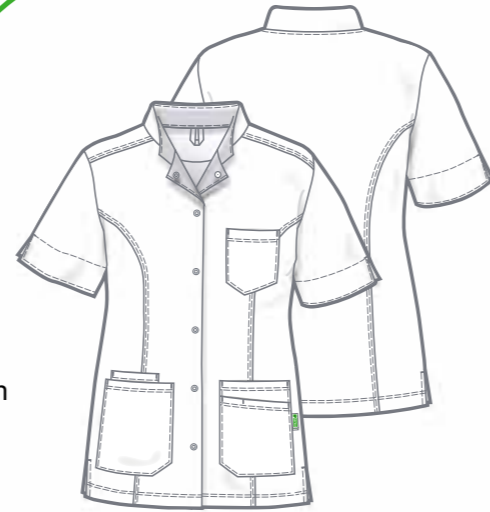

white coloured

RITA LADIES' TUNIC

SIZES: 34 - 58

- + Length size 42: 71,5 cm
- + Stand-up collar
- + Snap fastener placket
- + 1/4 sleeved with slit
- + 1 chest pocket
- + 2 side pockets with key attachment, right pocket with phone pocket, left with patch pocket + pen holder
- + Side slits