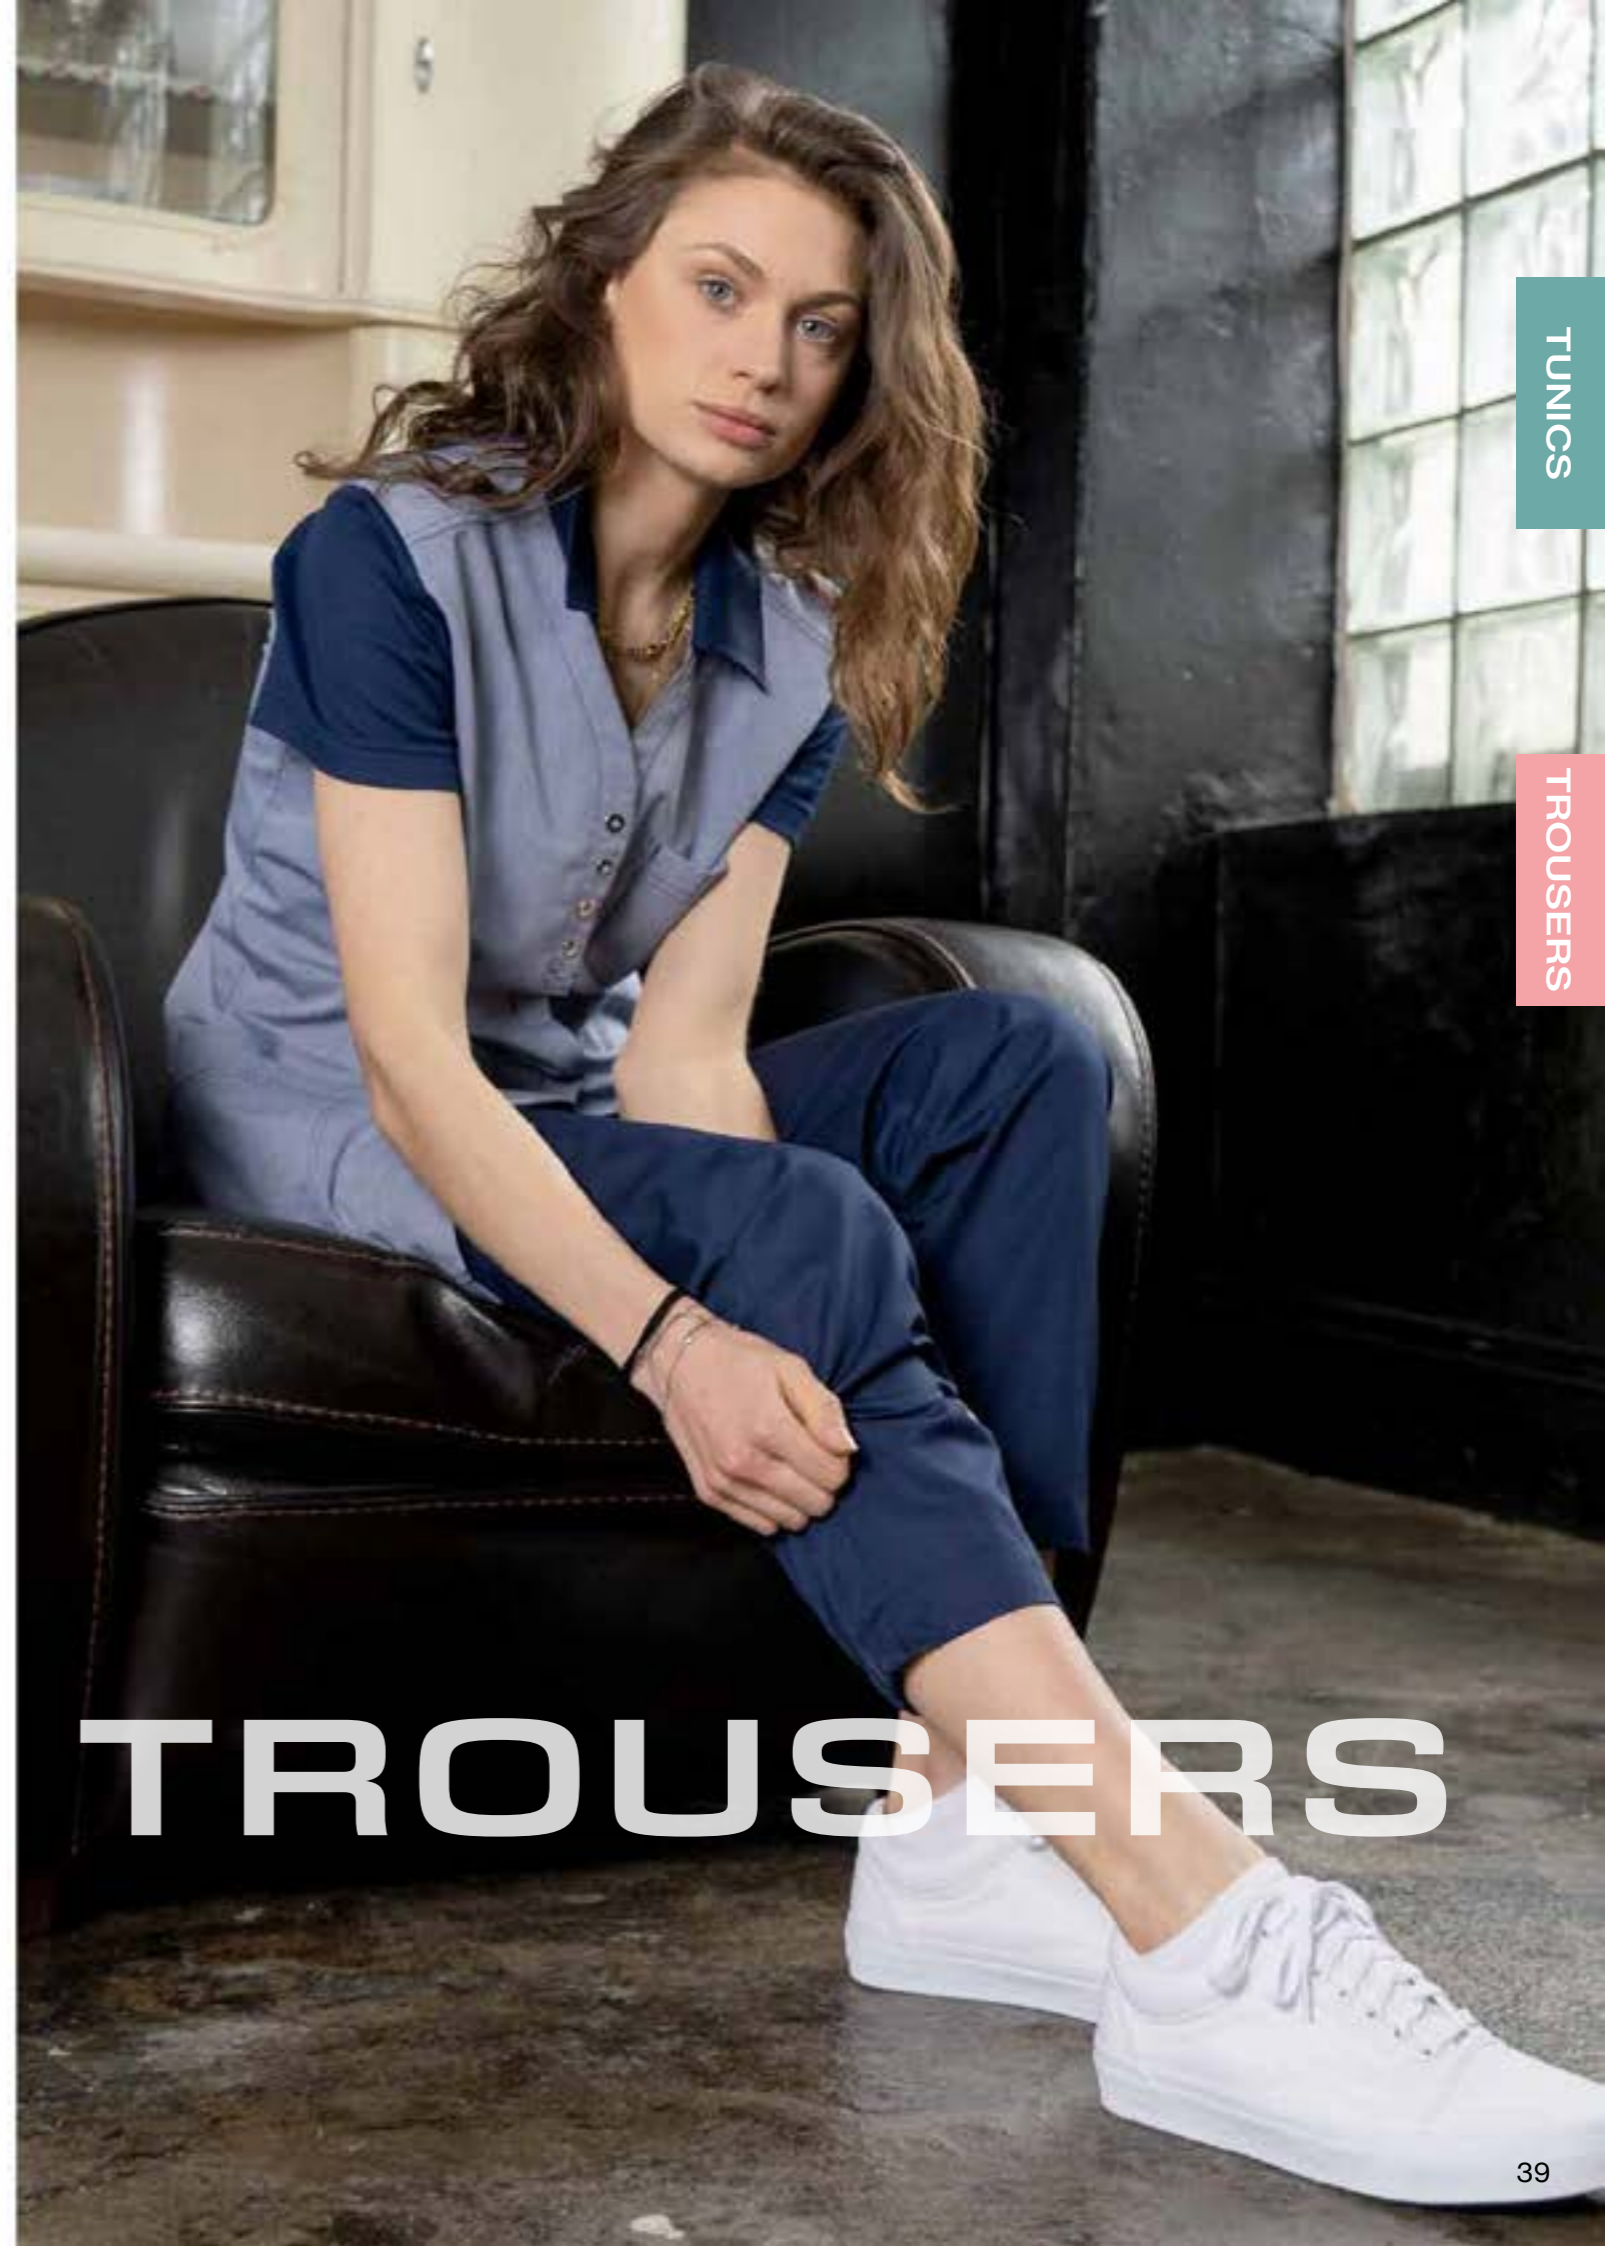

TUNICS

TROUSERS

TROUSERS