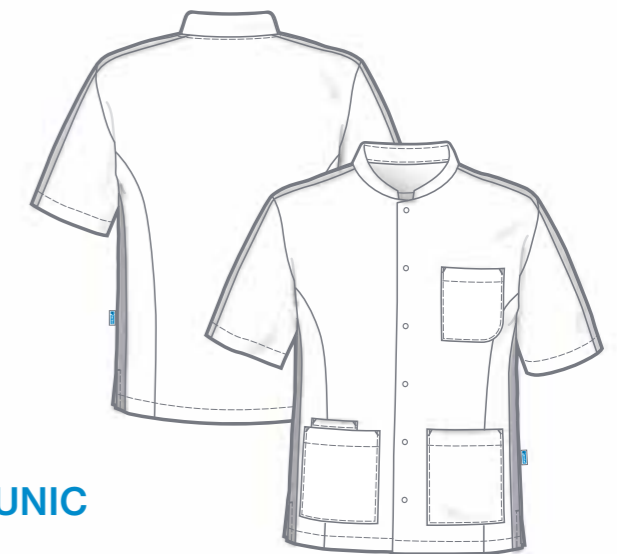

KENT UNISEX TUNIC

SIZES: XS - 2XL

- + Length size L: 76,5 cm
- + Stand-up collar
- + Hidden snap fastener placket
- + Short sleeved
- + 1 chest pocket
- + 2 side pockets inside with key attachment, right with phone pocket
- + Side slits

MATERIAL: 65% polyester
35% cotton
215 g/m²

CARE: