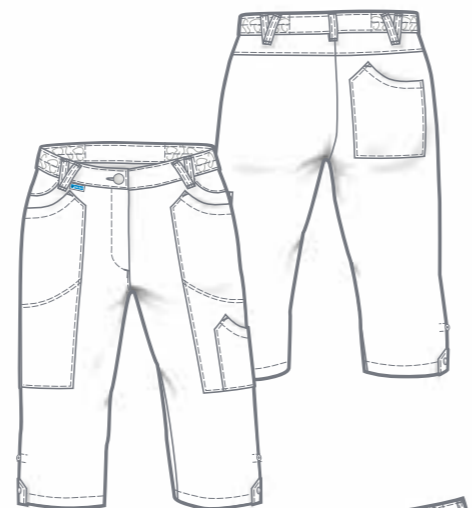

REGULAR FIT
LOW WAIST