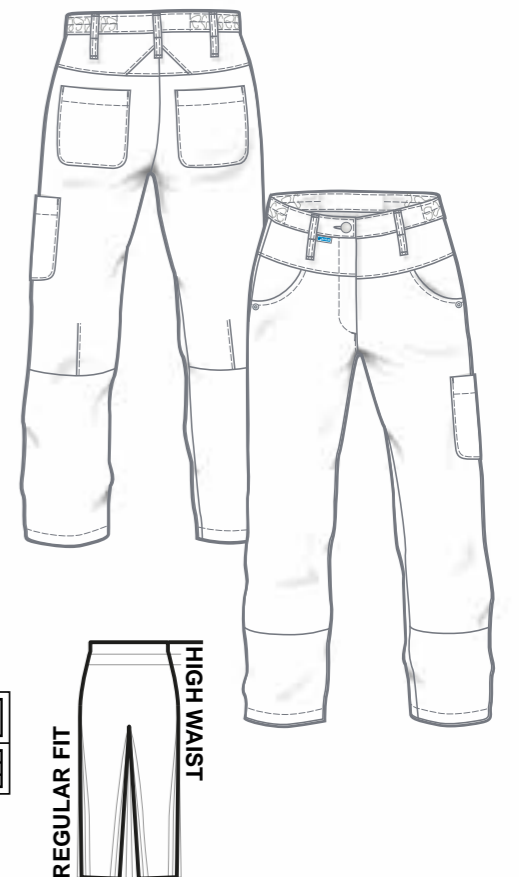

MATERIAL: 65% polyester
35% cotton
215 g/m²

CARE:

B7259326-001
white

B7229326-001
white

MILLY LADIES' TROUSERS

SIZES: 34 - 52

- + 5 belt loops
- + Waistband fastener with jeans button
- + Zip fly
- + Elasticated side waistband
- + 2 side pockets, right with coin pocket
- + 2 hip pockets
- + 1 cargo pocket (phone) right