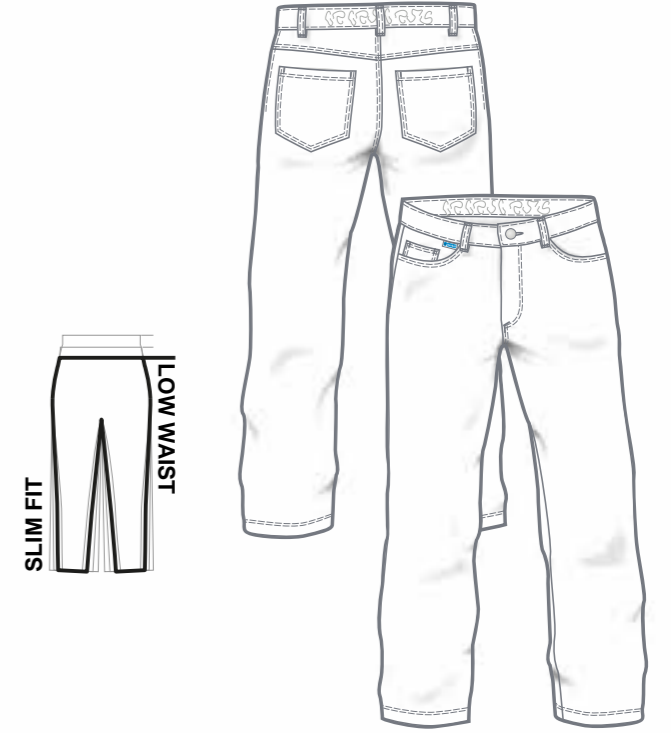

TOOSKE
B7071323-001
white

TOOSKE
B6117323-B82
navy blue

THOR
B7612323-001
white

MEN'S TROUSERS
THOR without leg pocket

SIZES: 44 - 60

- + 5 belt loops
- + Waistband fastener with jeans button
- + Elasticated back waistband
- + Zip fly
- + 2 side pockets, right with coin pocket
- + 2 hip pockets