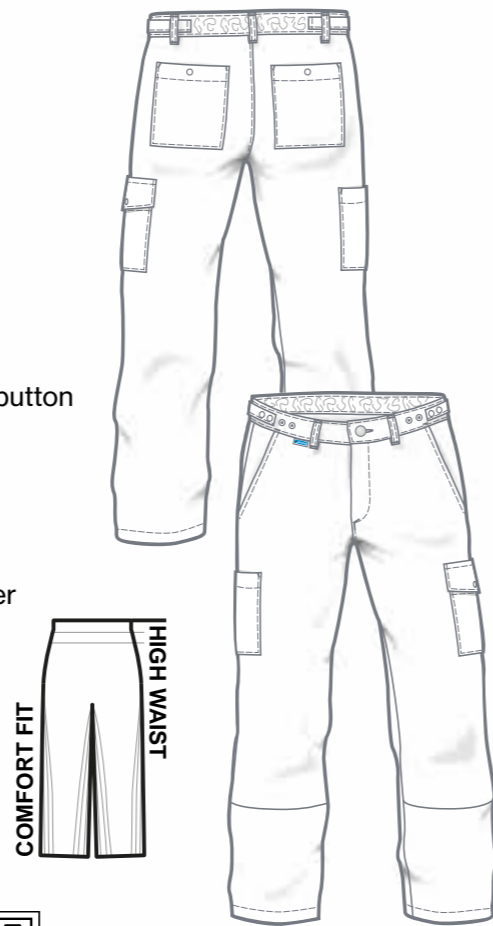

COMFORT FIT
HIGH WAIST