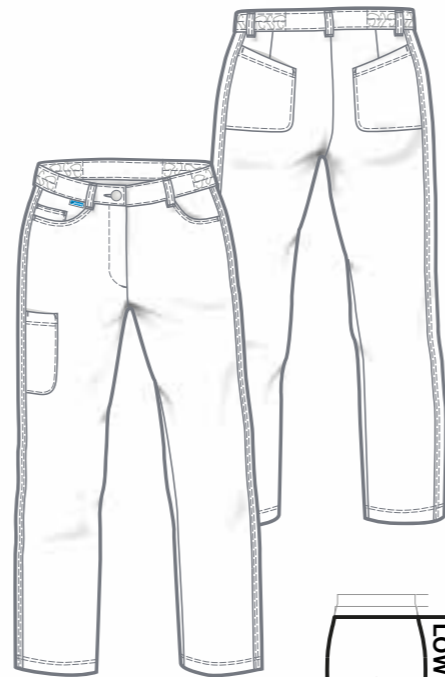

REGULAR FIT
LOW WAIST