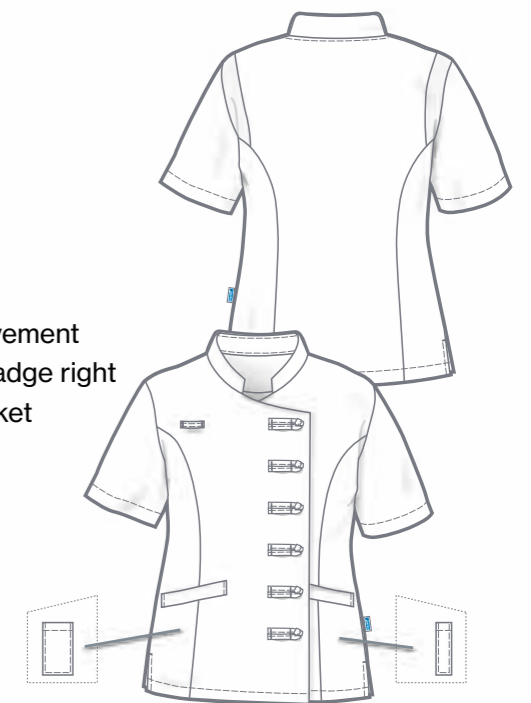

SELMA LADIES' TUNIC

SIZES: XS - 2XL

- + Length size L: 73,5 cm
- + V-neck with collar
- + Snap fastener placket, partially hidden
- + 1/4 sleeved
- + 1 chest pocket + pen pocket
- + 1 side pocket right + phone pocket
- + 2 combined side pockets left with snap fastener + pen compartment
- + Side slits

MATERIAL: 65% polyester
35% cotton
215 g/m²

CARE:

JETTA LADIES' TUNIC

SIZES: XS - 2XL

- + Length size L: 63,5 cm
- + Asymmetric stand-up collar
- + Snap fastener placket, partially hidden
- + 1/4 sleeved
- + 1 right chest pocket
- + 2 side pockets, right with phone pocket
- + Side slits

MATERIAL: 67% polyester
33% lyocell (Tencel™)
200 g/m²

CARE:

SHIRLEY LADIES' TUNIC

SIZES: XS - 2XL

- + Length size L: 63,5 cm
- + Stand-up collar
- + Back stretch insert to assist with freedom of movement
- + 1 attachment for identity badge right
- + Hidden snap fastener placket
- + 1/4 sleeved
- + 2 side pockets, right with phone pocket, left with pen pocket
- + Side slits

MATERIAL: 64% polyester
32% cotton
4% elastolefin
220 g/m²

CARE:

RINA LADIES' TUNIC

SIZES: XS - 2XL

- + Length size L: 63,5 cm
- + Stand-up collar
- + Back stretch insert to assist with freedom of movement
- + 1 attachment for identity badge right
- + Hidden snap fastener placket
- + 1/4 sleeved
- + 2 side pockets, right with phone pocket, left with pen pocket
- + Side slits

MATERIAL: 65% polyester
35% cotton
215 g/m²

CARE:

white

schwarz