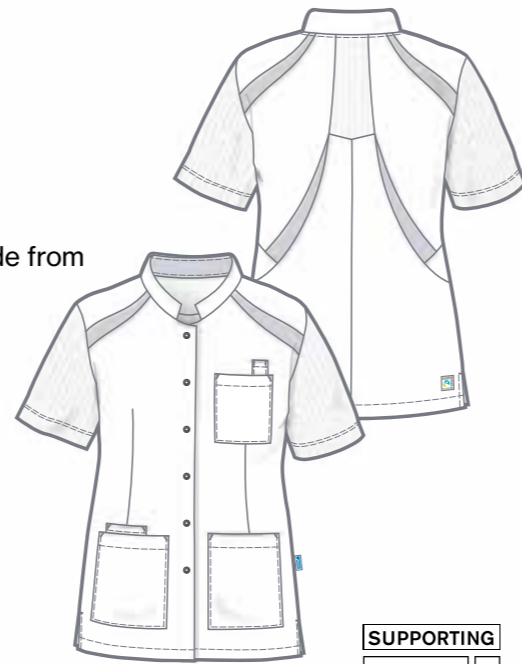

B3341326-489
white
red/orange

PLEUN LADIES' TUNIC

SIZES: XS - 2XL

- + Length size L: 73,5 cm
- + V-neck
- + Snap fastener placket
- + 1/4 sleeved
- + 1 left chest pocket + pen pocket
- + 2 side pockets, right with phone pocket
- + Side slits

MATERIAL: 65% polyester
35% cotton
215 g/m²

CARE: