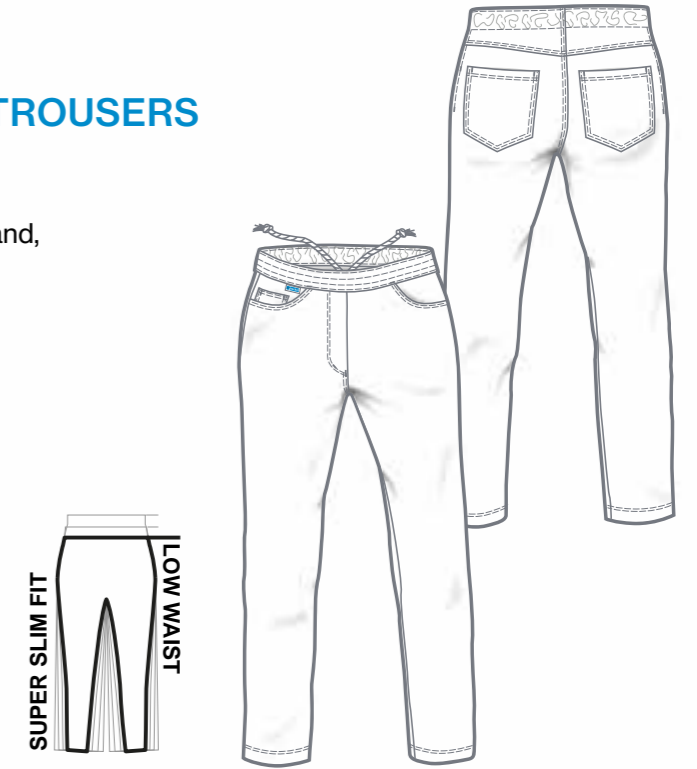

JANA
LADIES' SLIP-ON TROUSERS

SIZES: 34 - 52

- + Elasticated back waistband, in front with drawstring
- + Decorative fly
- + 2 side pockets
- + 1 coin pocket
- + 2 hip pockets

MATERIAL: 64% cotton
33% polyester
3% Elastan
300 g/m²