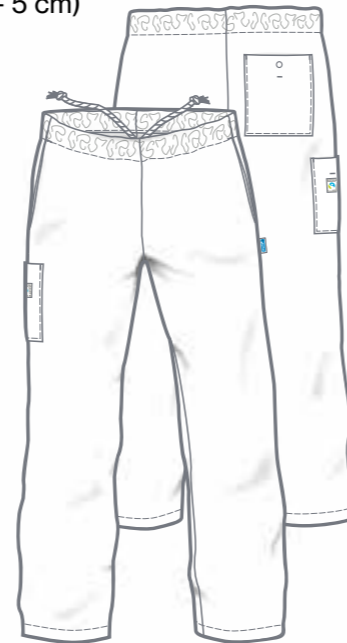

Tencel™

Feels so right

HEINZ
7761-001
white

HEINZ
UNISEX SLIP-ON TROUSERS
in 3 lengths

SIZES: XS - 3XL
XS-L - XL-L (length + 4 cm)
XS-K - 2XL-K (length - 5 cm)

- + Elasticated waistband with cord (internal)
- + 2 side pockets
- + 1 back pocket with snap fastener
- + 1 thigh pocket right
- + Inner side tabs

MATERIAL: 65% polyester
35% lyocell (TENCEL™)
215 g/m²

JANA
7776-001
white

JANA
LADIES' SLIP-ON TROUSERS

SIZES: 34 - 52

- + Elasticated back waistband, in front with drawstring
- + Decorative fly
- + 2 side pockets
- + 1 coin pocket
- + 2 hip pockets

MATERIAL: 64% cotton
33% polyester
3% Elastan
300 g/m²

FONS
UNISEX SLIP-ON TROUSERS
in 3 lengths

SIZES: XS - 3XL
XS-L - XL-L (length + 4 cm)
XS-K - 2XL-K (length - 5 cm)

- + Elasticated waistband with cord (internal)
- + 2 side pockets
- + 1 back pocket with snap fastener
- + 1 thigh pocket right
- + Inner side tabs

MATERIAL: 65% polyester
35% cotton
215 g/m²

FONS 7760-001 white
FONS 7760-039 navy blue
FONS 7760-898 anthracite

JANICE
7907-001
white

JANICE
LADIES' TROUSERS

SIZES: 34 - 52

- + 5 belt loops
- + Waistband fastener with jeans button
- + Zip fly
- + 2 side pockets
- + 1 coin pocket
- + 2 hip pockets

MATERIAL: 64% cotton
33% polyester
3% Elastan
300 g/m²