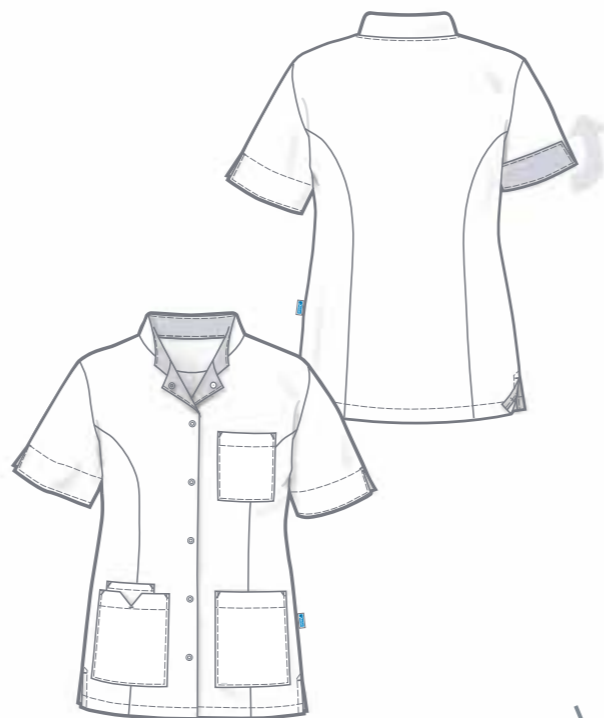

**JILL
LADIES' TUNIC**

length size L: 73,5 cm

SIZES: XS - 2XL

- + Stand-up collar
- + Snap fastener placket
- + 1/4 sleeved with slit
- + 1 chest pocket
- + 2 side pockets, right with phone pocket
- + Side slits

★ TOP SELLER

**JILLIAN
LADIES' TUNIC**

length size L: 63,5 cm

SIZES: XS - 2XL

- + Stand-up collar
- + Snap fastener placket
- + 1/4 sleeved with slit
- + 1 chest pocket
- + 2 side pockets, right with phone pocket
- + Side slits

**JAIMY
UNISEX TUNIC**

SIZES: XS - 2XL

- + Length size L: 76,5 cm
- + Stand-up collar
- + Snap fastener placket
- + 1/4 sleeved
- + 1 chest pocket
- + 2 side pockets, right with phone pocket
- + Side slits

MATERIAL: 65% polyester
35% cotton
215 g/m²

CARE:

white

coloured