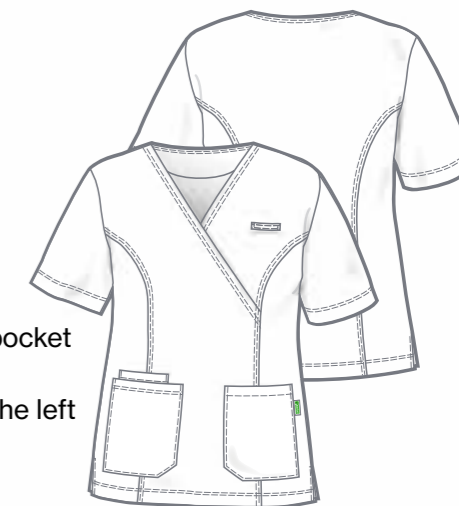

★ TOP SELLER