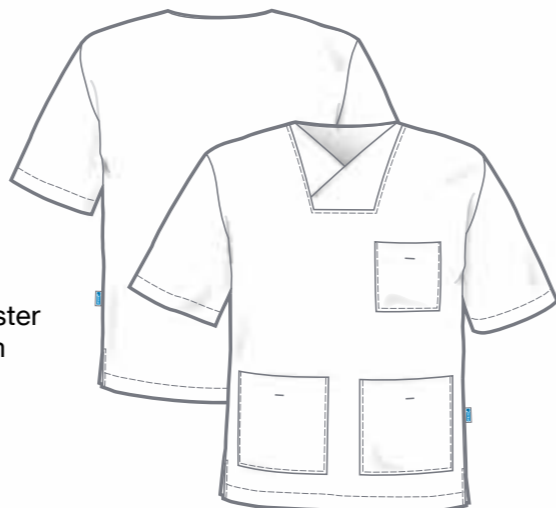

DIRK - UNISEX SLIP-ON TUNIC

SIZES: XS - 4XL

- + Length size L: 81 cm
- + V-neck
- + 1/4 sleeved
- + 1 chest pocket
- + 2 side pockets
- + Side slits

MATERIAL: 50% polyester
50% cotton
180 g/m²

CARE:

FRITZ UNISEX SLIP-ON TUNIC

SIZES: XS - 4XL

- + Length size L: 75,5 cm
- + Collar with snap fastener
- + 1/4 sleeved
- + 1 chest pocket
- + 2 side pockets
- + Side slits

MATERIAL: 65% polyester
35% cotton
215 g/m²

CARE:

ALIDA - LADIES' SLIP-ON TUNIC

SIZES: 34 - 58

- + Length size 42: 70 cm
- + V-neck
- + 1/4 sleeved
- + 2 side pockets with key attachment, right pocket with phone pocket
- + Identity badge tab on the left
- + Side slits

★ TOP SELLER

ABEL UNISEX SLIP-ON TUNIC

SIZES: XS - 4XL

- + Length size L: 78 cm
- + V-neck
- + 1/4 sleeved
- + 1 chest pocket
- + 2 side pockets with key attachment, right pocket with phone pocket
- + Side slits

Feels so right

MATERIAL: 50% lyocell (Tencel™)
50% polyester
195 g/m², white 215 g/m²

CARE white tunics:

CARE coloured tunics: