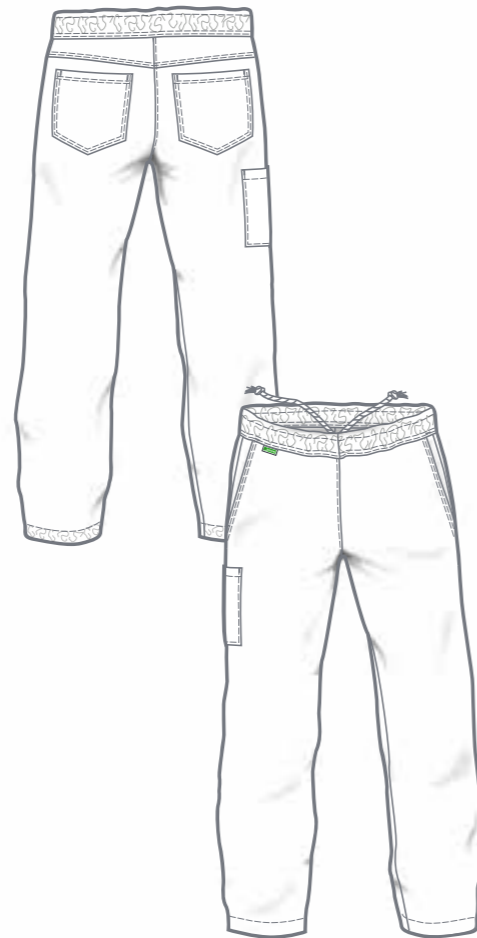

**CARO + CARISSA + CARLA
LADIES' SLIP-ON TROUSERS**

**CASPER + CALEB + CHRIS
MEN'S SLIP-ON TROUSERS**

SIZES: XS - 3XL
 XS-L - XL-L (length + 4 cm)
 XS-K - 2XL-K (length - 5 cm)

- + Elasticated waistband with cord (internal)
- + 2 side pockets
- + 2 hip pockets
- + 1 right cargo pocket
- + Inner side tabs
- + Elasticated back of leg hems