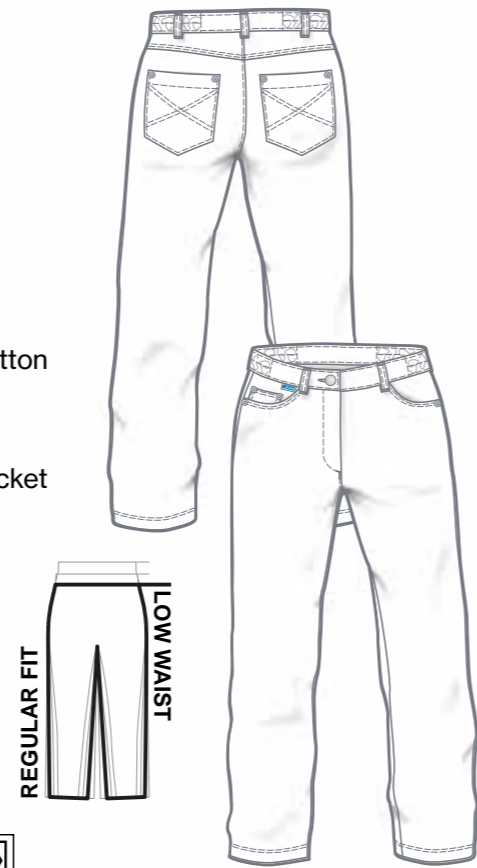

ODILIA LADIES' TROUSERS

SIZES: 34 - 52

- + 5 belt loops
- + Waistband fastener with jeans button
- + Zip fly
- + Elasticated side waistband
- + 2 side pockets, right with coin pocket
- + 2 hip pockets

MATERIAL: 65% polyester
35% cotton
215 g/m²

CARE:

HERMA LADIES' TROUSERS

SIZES: 34 - 60

- + Waistband with jeans button
- + 7 belt loops
- + Elasticated adjustable back waistband
- + Zip fly
- + 2 pleats
- + 2 side pockets

MATERIAL: 65% polyester
35% cotton
215 g/m²

CARE:

RENAME LADIES' TROUSERS

SIZES: 34 - 52

- + 6 belt loops
- + Waistband with 2 jeans buttons
- + Elasticated back waistband
- + Zip fly
- + 2 side pockets
- + 2 hip pockets, right with tab and jeans button

MATERIAL: 65% polyester
35% cotton
215 g/m²

CARE:

NADINE LADIES' TROUSERS

SIZES: 34 - 52

- + 5 belt loops
- + Waistband with jeans button
- + Zip fly
- + Elasticated side waistband
- + 2 side pockets
- + 2 hip pockets
- + 1 cargo pocket (phone) left

MATERIAL: 65% polyester
35% cotton
215 g/m²

CARE: