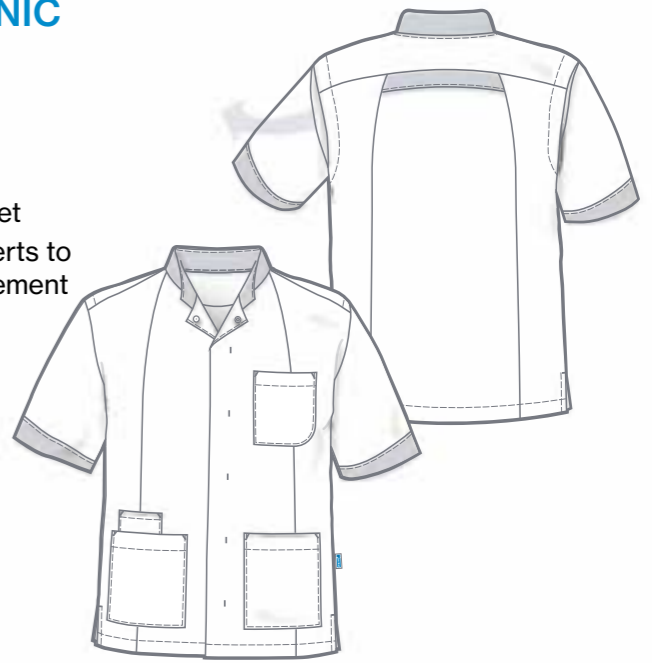

FLORIS - UNISEX TUNIC

SIZES: XS - 2XL

- + Length size L: 73,5 cm
- + Stand-up collar
- + Hidden snap fastener placket
- + 1/4 sleeves with stretch inserts to assist with freedom of movement
- + 1 chest pocket
- + 2 side pockets inside with key attachment, right with phone pocket
- + Side slits