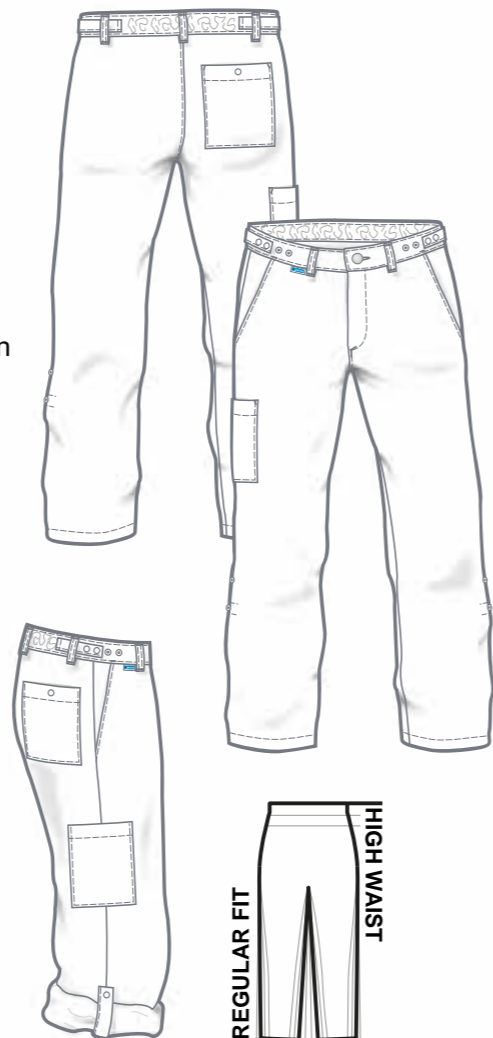

REGULAR FIT
HIGH WAIST