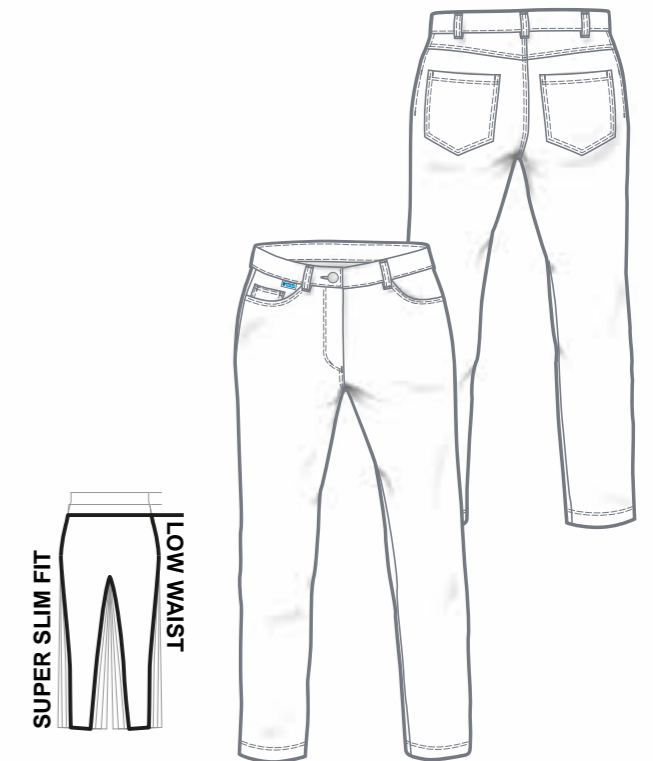

MATERIAL: 64% cotton
33% polyester
3% Elastan
300 g/m²

LADIES' TROUSERS
TJITSKE without leg pocket

SIZES: 34 - 52

- + 5 belt loops
- + Waistband fastener with jeans button
- + Zip fly
- + Elasticated side waistband
- + 2 side pockets, right with coin pocket
- + 2 hip pockets