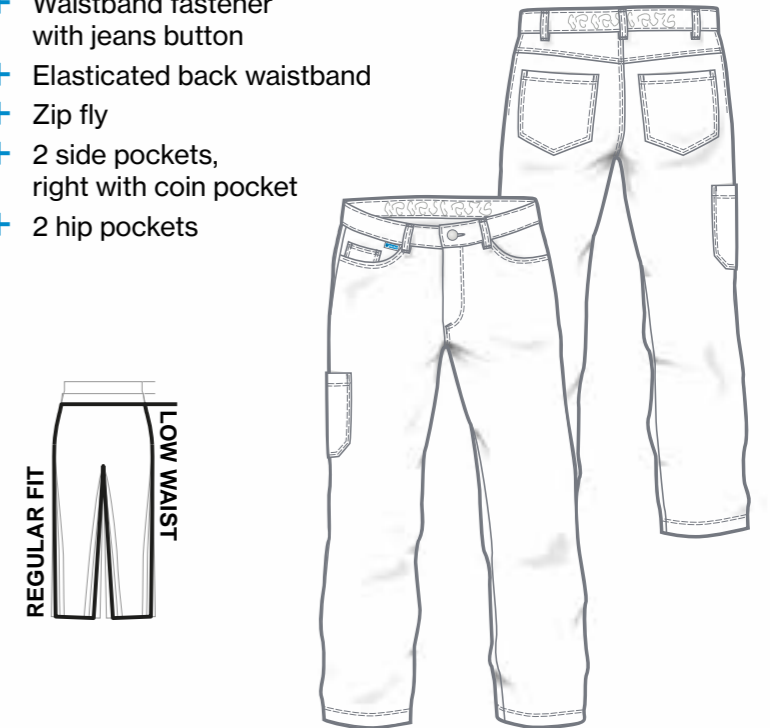

★ TOP SELLER

MATERIAL: 64% polyester
32% cotton
4% elastolefin
220 g/m², black 205 g/m²

CARE:

MATERIAL: 64% polyester
32% cotton
4% elastolefin
220 g/m², black 205 g/m²

CARE: