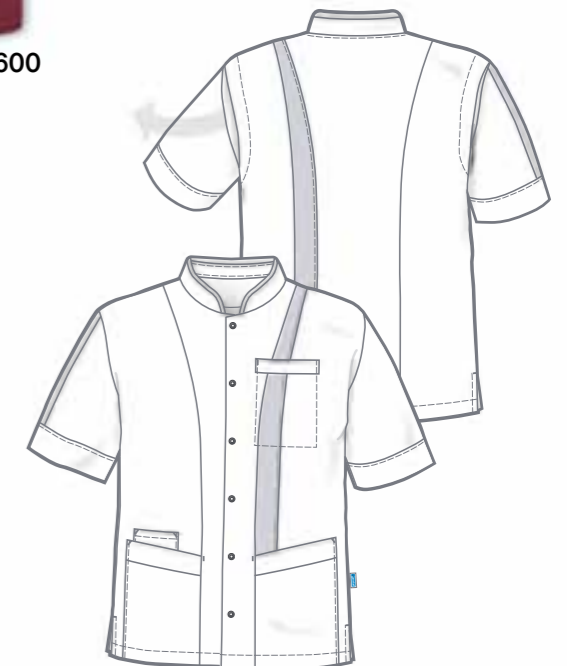

B1603326-145
white
purple

B1606325-600
dark red
red

Flex Fit sleeves
with stretch

B1604326-137
white
dark red

LEX UNISEX TUNIC

SIZES: XS - 2XL

- + Length size L: 76,5 cm
- + Stand-up collar
- + Snap fastener placket
- + 1/4 Sleeves with stretch inserts to assist with freedom of movement
- + 1 chest pocket
- + 2 side pockets, right with phone pocket
- + Side slits