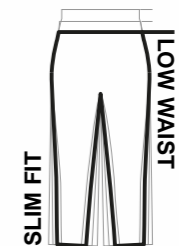

★ TOP SELLER

7909-000
black

7909-001
white

HILMAR MEN'S TROUSERS

in 3 lengths

SIZES: 44 - 66
90 - 114
23 - 30

- + 7 belt loops
- + Waistband with jeans button
- + Zip fly
- + 2 side pockets
- + 1 coin pocket
- + 2 back pockets

MATERIAL: 60% polyester
35% cotton
5% elastolefin
240 g/m²

CARE:

white

coloured

TINY
B7051323-001
white

TINY LADIES' TROUSERS

SIZES: 34 - 52

- + 5 belt loops
- + Waistband fastener with jeans button
- + Zip fly
- + Elasticated side waistband
- + 2 side pockets, right with coin pocket
- + 2 hip pockets