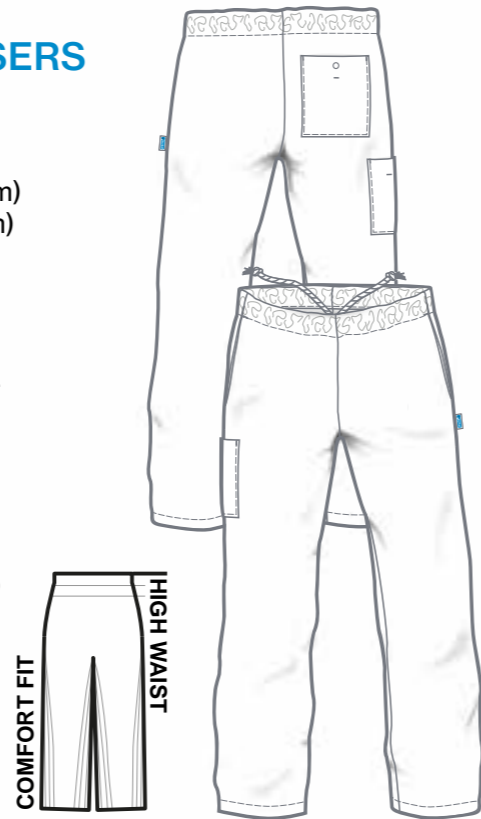

HEINZ
UNISEX SLIP-ON TROUSERS
in 3 lengths

SIZES: XS - 3XL
XS-L - XL-L (length + 4 cm)
XS-K - 2XL-K (length - 5 cm)

- + Elasticated waistband with cord (internal)
- + 2 side pockets
- + 1 back pocket with snap fastener
- + 1 thigh pocket right
- + Inner side tabs

MATERIAL: 65% polyester
35% lyocell (TENCEL™)
215 g/m²