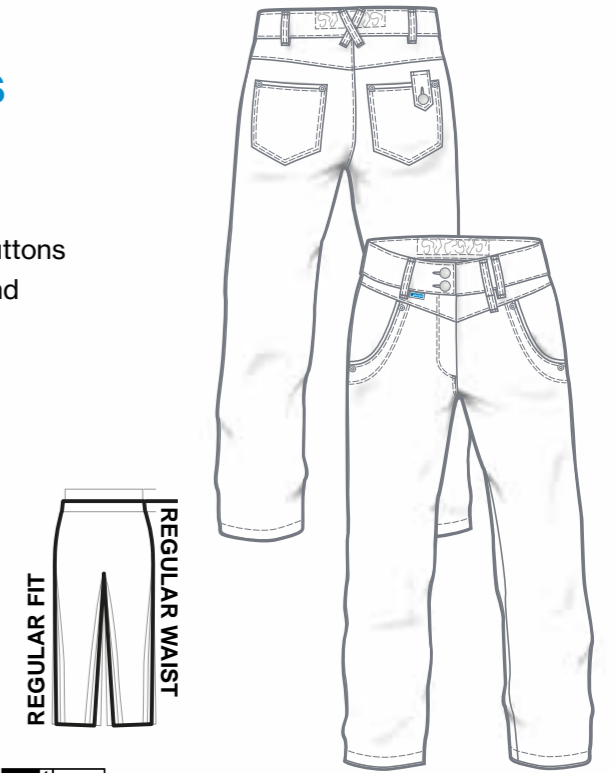

ODILIA LADIES' TROUSERS

SIZES: 34 - 52

- + 5 belt loops
- + Waistband fastener with jeans button
- + Zip fly
- + Elasticated side waistband
- + 2 side pockets, right with coin pocket
- + 2 hip pockets

MATERIAL: 65% polyester
35% cotton
215 g/m²

CARE:

HERMA LADIES' TROUSERS

SIZES: 34 - 60

- + Waistband with jeans button
- + 7 belt loops
- + Elasticated adjustable back waistband
- + Zip fly
- + 2 pleats
- + 2 side pockets

MATERIAL: 65% polyester
35% cotton
215 g/m²

CARE:

RENAME LADIES' TROUSERS

SIZES: 34 - 52

- + 6 belt loops
- + Waistband with 2 jeans buttons
- + Elasticated back waistband
- + Zip fly
- + 2 side pockets
- + 2 hip pockets, right with tab and jeans button

MATERIAL: 65% polyester
35% cotton
215 g/m²

CARE:

NADINE LADIES' TROUSERS

SIZES: 34 - 52

- + 5 belt loops
- + Waistband with jeans button
- + Zip fly
- + Elasticated side waistband
- + 2 side pockets
- + 2 hip pockets
- + 1 cargo pocket (phone) left

MATERIAL: 65% polyester
35% cotton
215 g/m²

CARE: