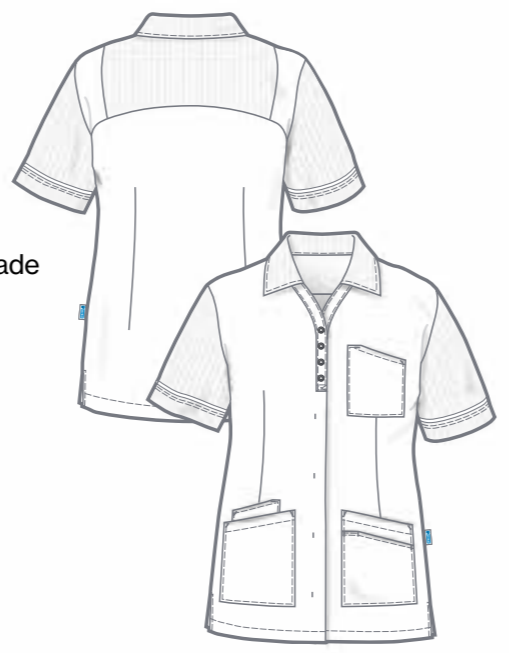

**CARMEN
LADIES' TUNIC**

with piqué

SIZES: XS - 2XL

- + Length size L: 73,5 cm
- + Collar, back inserts + sleeves made from stretch fabric (piqué)
- + V-neck with collar
- + Snap fastener placket, partially hidden
- + 1/4 sleeved
- + 1 chest pocket
- + 1 side pocket, right with phone pocket
- + 2 combined side pockets left
- + Side slits