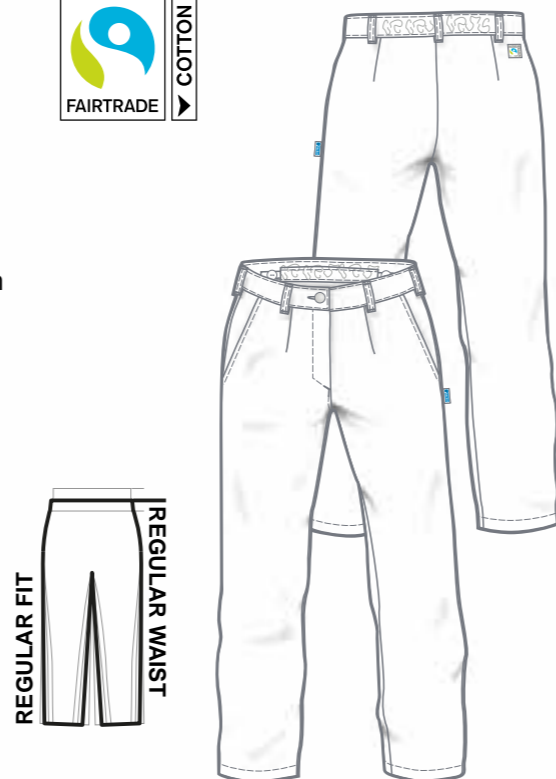

ODILIA LADIES' TROUSERS

SIZES: 34 - 52

- + 5 belt loops
- + Waistband fastener with jeans button
- + Zip fly
- + Elasticated side waistband
- + 2 side pockets, right with coin pocket
- + 2 hip pockets

MATERIAL: 65% polyester
35% cotton
215 g/m²

CARE:

HERMA LADIES' TROUSERS

SIZES: 34 - 60

- + Waistband with jeans button
- + 7 belt loops
- + Elasticated adjustable back waistband
- + Zip fly
- + 2 pleats
- + 2 side pockets

MATERIAL: 65% polyester
35% cotton
215 g/m²

CARE:

RENAME LADIES' TROUSERS

SIZES: 34 - 52

- + 6 belt loops
- + Waistband with 2 jeans buttons
- + Elasticated back waistband
- + Zip fly
- + 2 side pockets
- + 2 hip pockets, right with tab and jeans button

MATERIAL: 65% polyester
35% cotton
215 g/m²

CARE:

NADINE LADIES' TROUSERS

SIZES: 34 - 52

- + 5 belt loops
- + Waistband with jeans button
- + Zip fly
- + Elasticated side waistband
- + 2 side pockets
- + 2 hip pockets
- + 1 cargo pocket (phone) left

MATERIAL: 65% polyester
35% cotton
215 g/m²

CARE: