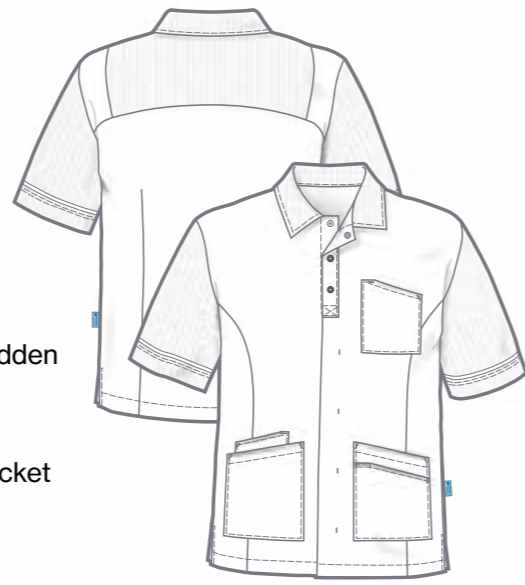

- + Length size L: 76,5 cm
- + Collar, back inserts + sleeves made from stretch fabric (piqué)
- + Polo collar
- + Snap fastener placket, partially hidden
- + 1/4 sleeved
- + 1 chest pocket
- + 1 side pocket, right with phone pocket
- + 2 combined side pockets left
- + Side slits